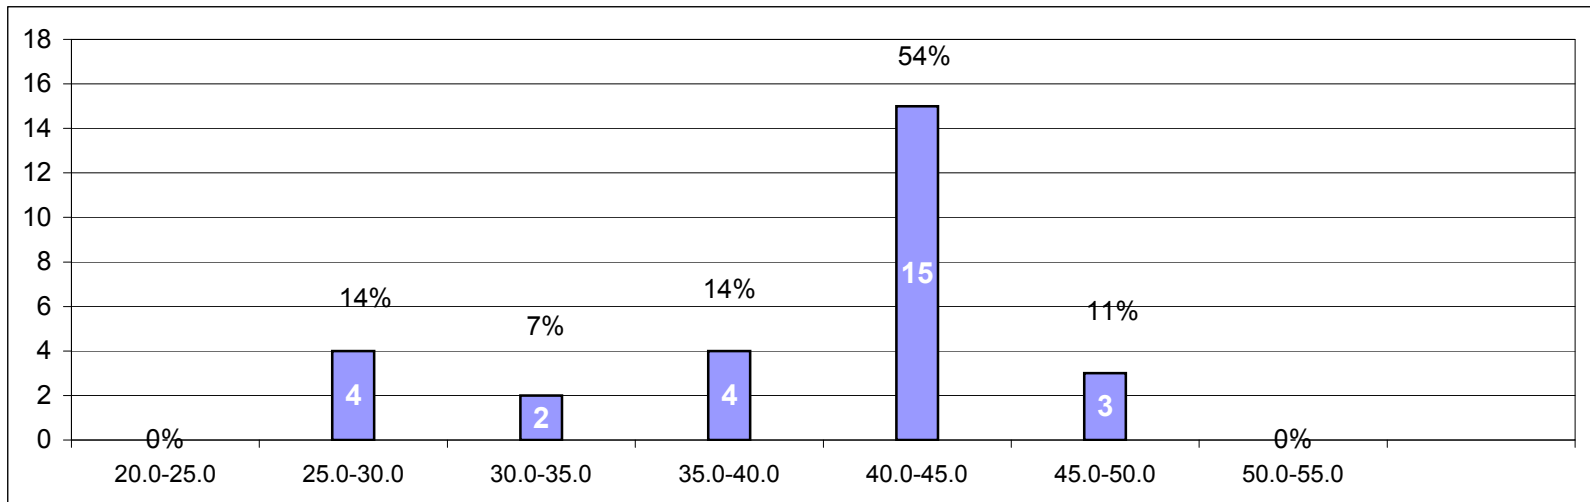

Periodic Histogram

Date :

From 18-06-2005 To 22-06-2005

Engine model :	ENG_A
Parameter selected :	Corr. Power

Min limit :	25.00
Max limit :	50.00
No of readings :	29.00
Average :	38.45

20.0-25.0	0	0%
25.0-30.0	4	14%
30.0-35.0	2	7%
35.0-40.0	4	14%
40.0-45.0	15	54%
45.0-50.0	3	11%
50.0-55.0	0	0%
Total	28.00	100%